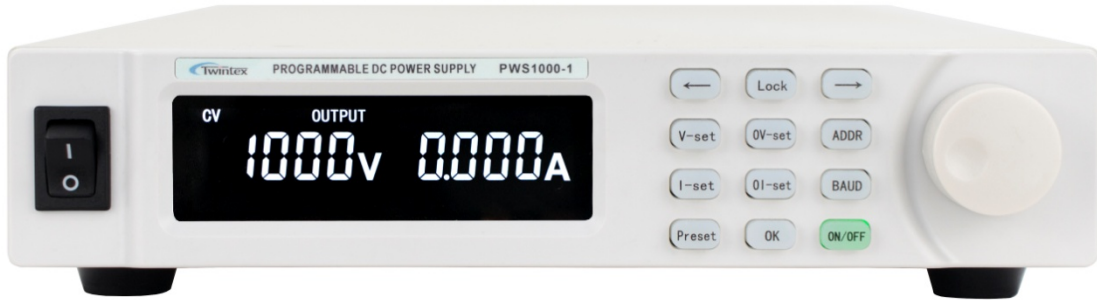

High Power DC Power Supply

Photos (1.2kW & 1.8kW, cabinet size 1U half-width)

High Power DC Power Supply

Model	Rated Output			Model	Rated Output		
	V	A	W		V	A	W
PWS30-40	0~30V	0~40A	1.2kW	PWS30-60	0~30V	0~60A	1.8kW
PWS60-20	0~60V	0~20A	1.2kW	PWS60-30	0~60V	0~30A	1.8kW
PWS100-12	0~100V	0~12A	1.2kW	PWS100-18	0~100V	0~18A	1.8kW
PWS300-4	0~300V	0~4A	1.2kW	PWS150-10	0~150V	0~10A	1.8kW
PWS600-2	0~600V	0~2A	1.2kW	PWS300-6	0~300V	0~6A	1.8kW
				PWS600-3	0~600V	0~3A	1.8kW
				PWS1000-1	0~1000V	0~1A	1.8kW
Weight	Approx 4.5kg						
Dimensions	218W*44H*435D mm						
AC Input	1φ2W, 220V±10% 50Hz/60Hz						