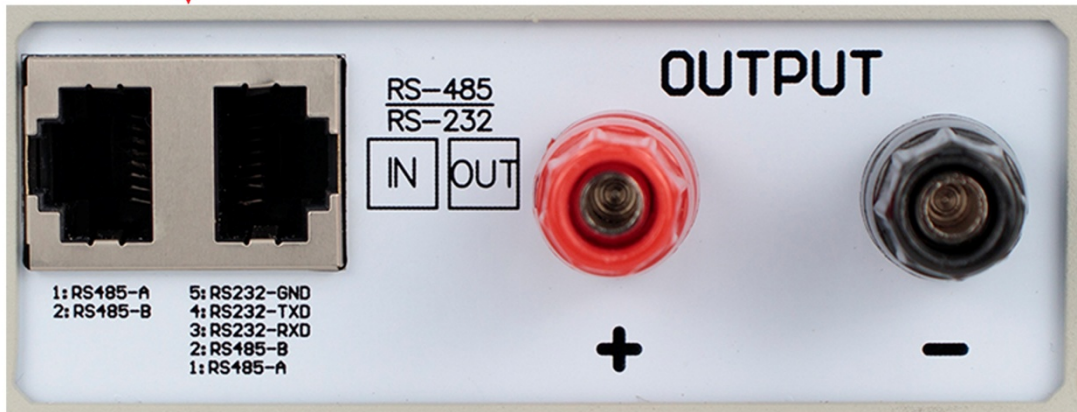

High Power DC Power Supply

Photos (1.2kW & 1.8kW, cabinet size 1U half-width)

High Power DC Power Supply

Model	Rated Output			Model	Rated Output		
	V	A	W		V	A	W
PWS30-40	0~30V	0~40A	1.2kW	PWS30-60	0~30V	0~60A	1.8kW
PWS60-20	0~60V	0~20A	1.2kW	PWS60-30	0~60V	0~30A	1.8kW
PWS100-12	0~100V	0~12A	1.2kW	PWS100-18	0~100V	0~18A	1.8kW
PWS300-4	0~300V	0~4A	1.2kW	PWS150-10	0~150V	0~10A	1.8kW
PWS600-2	0~600V	0~2A	1.2kW	PWS300-6	0~300V	0~6A	1.8kW
				PWS600-3	0~600V	0~3A	1.8kW
				PWS1000-1	0~1000V	0~1A	1.8kW
Weight	Approx 4.5kg						
Dimensions	218W*44H*435D mm						
AC Input	1φ2W, 220V±10% 50Hz/60Hz						